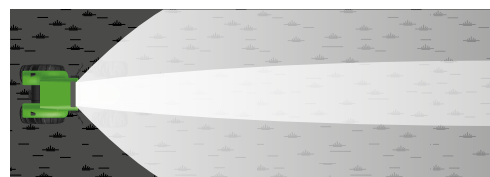

DUAL BEAM

WORKLAMP

DUAL BEAM worklamp

VERSATILITY

DUAL BEAM worklamp:
Developed to deliver powerful,
uniform illumination in any condition.

Features three operating modes:
flood, spot, and combined
for optimal coverage tailored to every requirement.

TOP PERFORMANCE

Best-in-class adaptive worklamp, with three operating modes:

1. *Flood*
2. *Spot*
3. *Combined*

3.600 Lumen raw maximum

Wide and deep beam

Wide operating voltage range (9–32V)
and temperature range (-30°C to +70°C)

Color temperature 5.500K

Very long life ("infinite")

Over-temperature protection
with linear intensity drop derating

Overvoltage and reverse polarity protection

IP Grade: 67 + 69K

State-of-art EMI/EMC compliance

FLOOD

SPOT

COMBINED