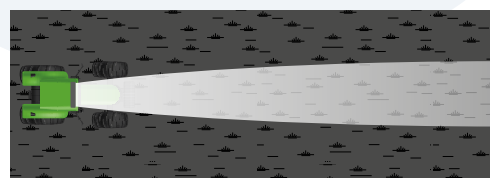

A large, stylized version of the COBO logo, featuring the word 'COBO' in white, bold, sans-serif font, flanked by two circular icons containing interlocking rings, set against a dark blue background with a large, light blue circular graphic element.

DUAL BEAM

WORKLAMP

DUAL BEAM worklamp

VERSATILITY

DUAL BEAM worklamp:
Developed to deliver powerful,
uniform illumination in any condition.

Features three operating modes:
flood, spot, and combined
for optimal coverage tailored to every requirement.

FLOOD

SPOT

COMBINED