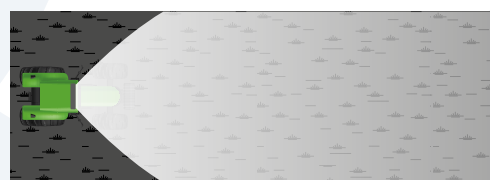

A large, stylized version of the COBO logo, featuring the word 'COBO' in white, bold, sans-serif font, flanked by two circular icons containing interlocking rings, set against a dark blue background with a large, light blue circular graphic element.

FLOOD

SPOT

COMBINED