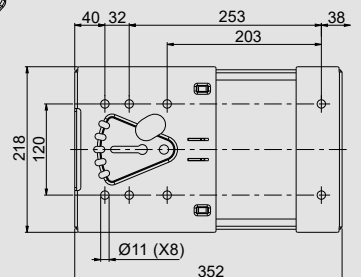

DIMENSIONS

SCAN for more details

- CM suspension stroke
- RA height adjustment
- RL slide adjustment