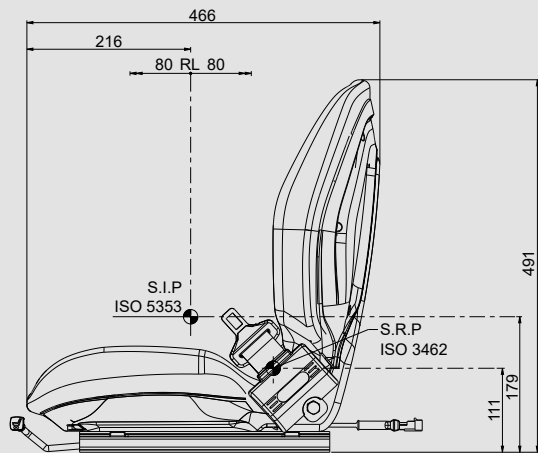

DIMENSIONS

SCAN for more details

- RL slide adjustment