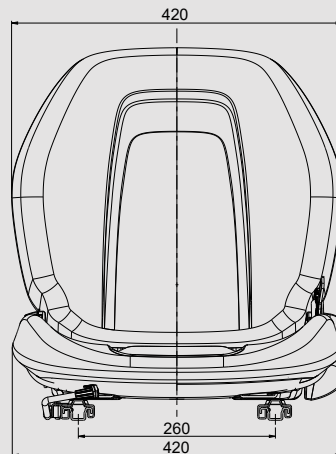

DIMENSIONS

SCAN for more details

- RL slide adjustment