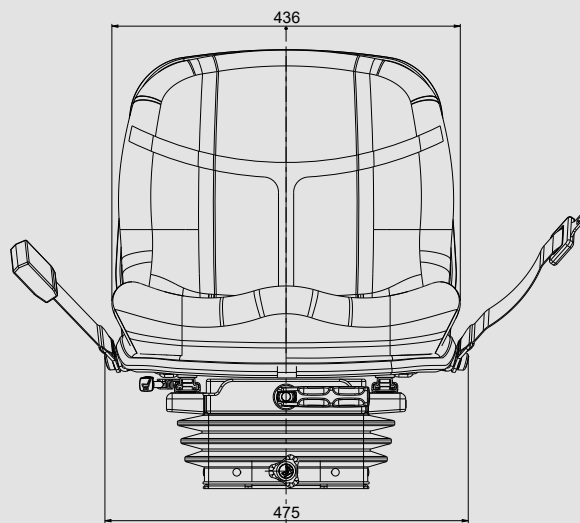

DESCRIPTION COVER	P/N
"Griffine" grey eco leather	1111335
"Asphalt" cloth	1111336

*The image is representative

See page 7

ACCESSORIES

Armrests

Seat belts

DIMENSIONS

SCAN for more details