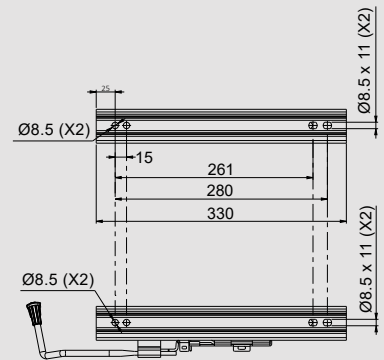

DIMENSIONS

SCAN for more details

- RL slide adjustment