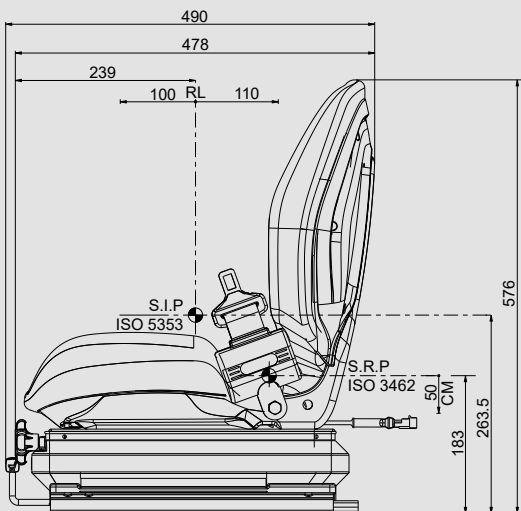

- CM suspension stroke
- RA height adjustment
- RL slide adjustment

MONHO seat with M99 suspension

NEW

*The image is representative

See page 7

ACCESSORIES

Armrests

Seat belts

DESCRIPTION COVER	P/N
PVC black eco leather 	1111646
Black cloth 	1111647
PVC grey eco leather 	1111648
"Matilla" cloth 	1111649
Grey cloth 	1111650

DIMENSIONS

SCAN for more details

- CM suspension stroke
- RL slide adjustment