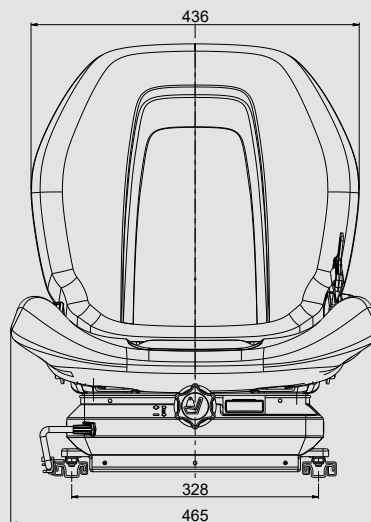

DIMENSIONS

SCAN for more details

- CM suspension stroke
- RL slide adjustment