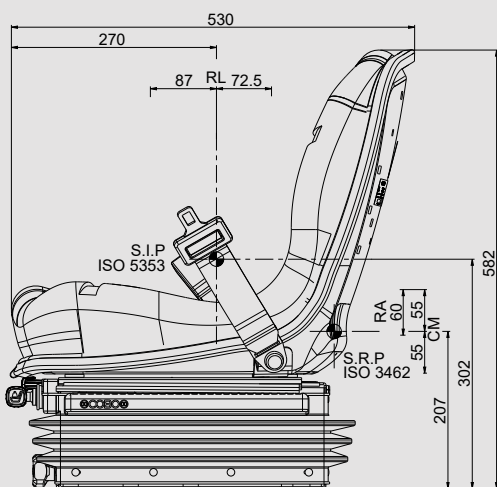

DESCRIPTION COVER	P/N
"Griffine" grey eco leather	1111335
"Asphalt" cloth	1111336

*The image is representative

See page 7

ACCESSORIES

Armrests

Seat belts

DIMENSIONS

SCAN for more details

DESCRIPTION COVER	P/N
PVC black eco leather 	1111646
Black cloth 	1111647
PVC grey eco leather 	1111648
"Matilla" cloth 	1111649
Grey cloth 	1111650

DIMENSIONS

SCAN for more details

- CM suspension stroke
- RL slide adjustment