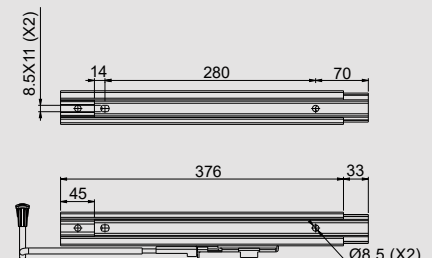

- CM suspension stroke
- RA height adjustment
- RL slide adjustment

MONHO seat with M99 suspension

NEW

*The image is representative

See page 7

ACCESSORIES

Armrests

Seat belts

DESCRIPTION COVER	P/N
PVC black eco leather 	1111646
Black cloth 	1111647
PVC grey eco leather 	1111648
"Matilla" cloth 	1111649
Grey cloth 	1111650

DIMENSIONS

SCAN for more details

- CM suspension stroke
- RL slide adjustment